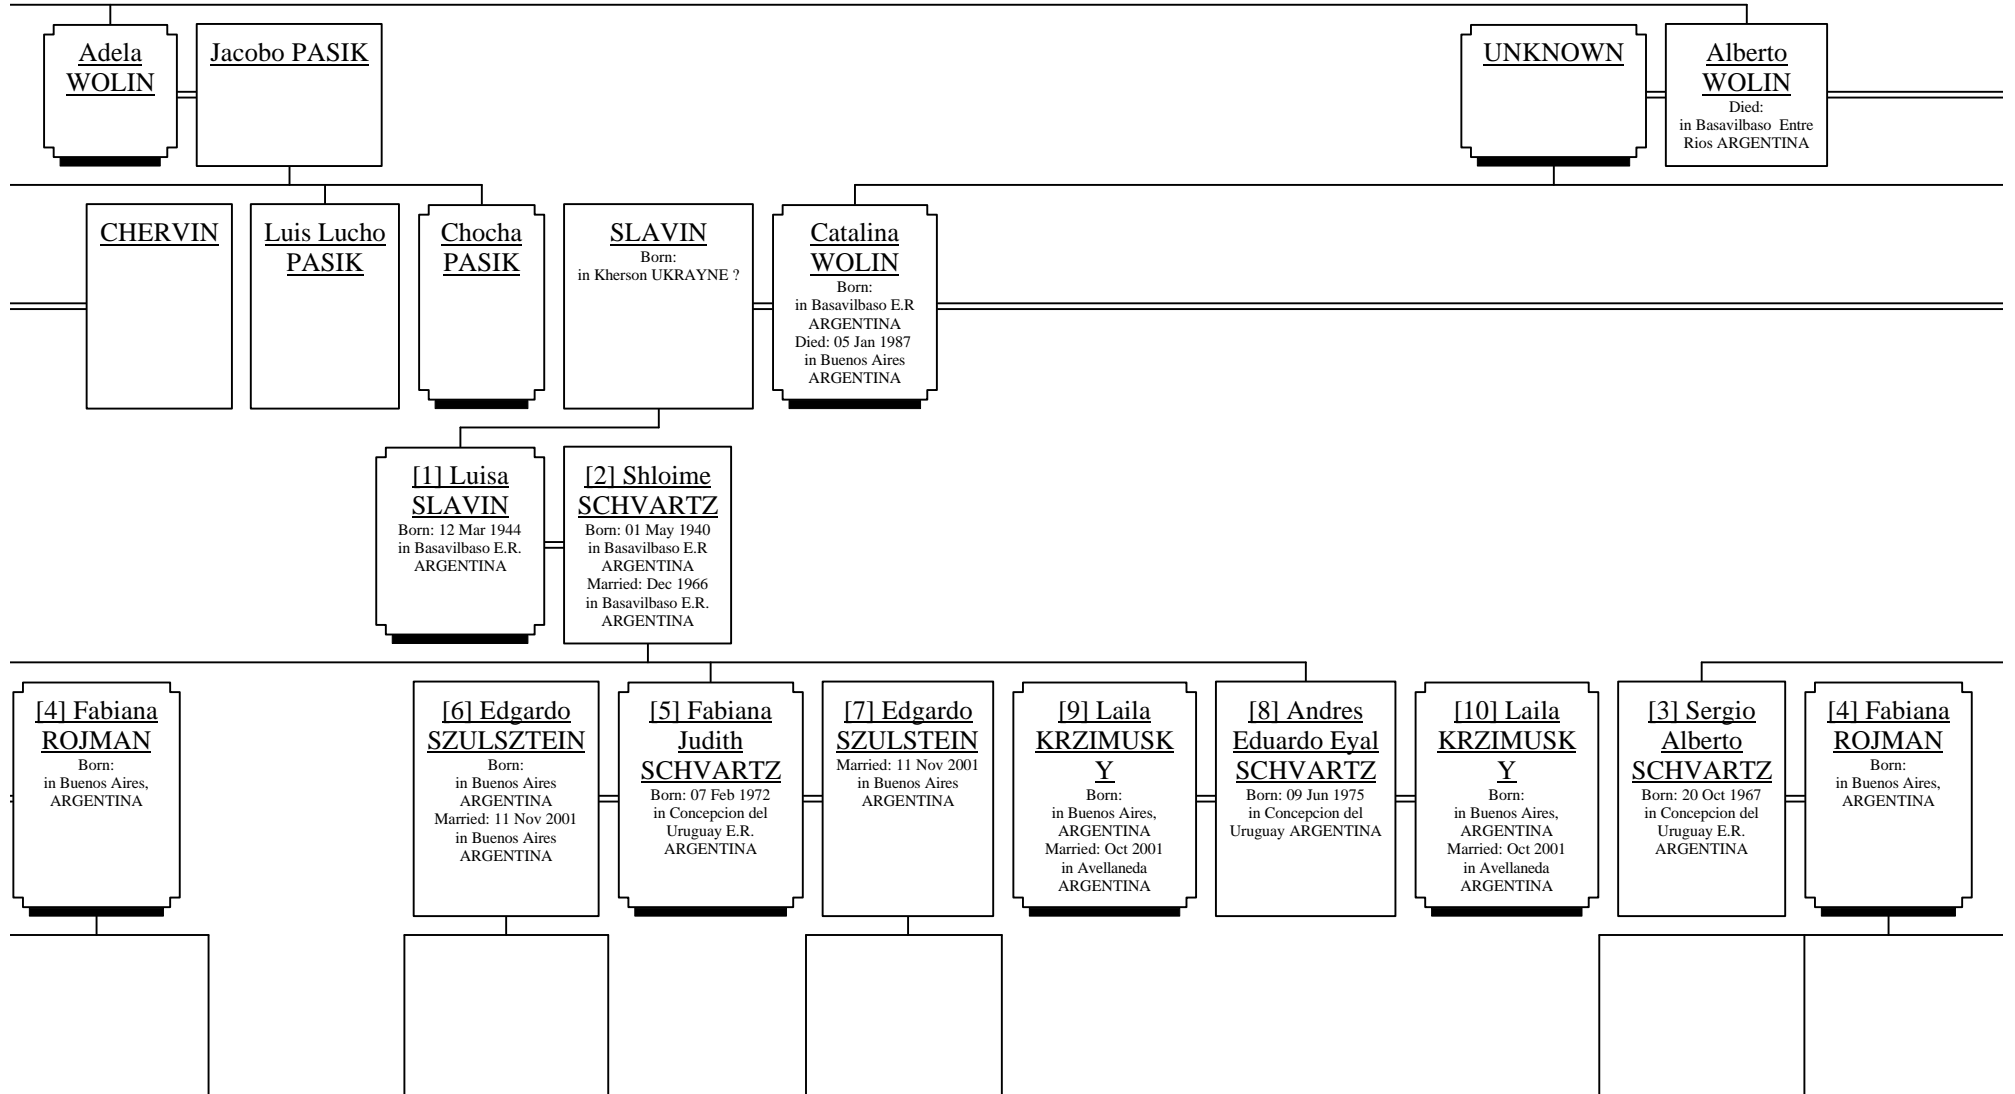

Descendants of Motl Marcos WOLI

Golde Olga
PITASHNY

SCHVARTZ

Jaime WOLIN

Toto WOLIN

[1] Luisa
SLAVIN

Born: 12 Mar 1944
in Basavilbaso E.R.
ARGENTINA

[2] Shloime
SCHVARTZ

Born: 01 May 1940
in Basavilbaso E.R.
ARGENTINA
Married: Dec 1966
in Basavilbaso E.R.
ARGENTINA

[6] Edgardo
SZULSZTEIN

Born:
in Buenos Aires
ARGENTINA
Married: 11 Nov 2001
in Buenos Aires
ARGENTINA

[5] Fabiana
Judith
SCHVARTZ