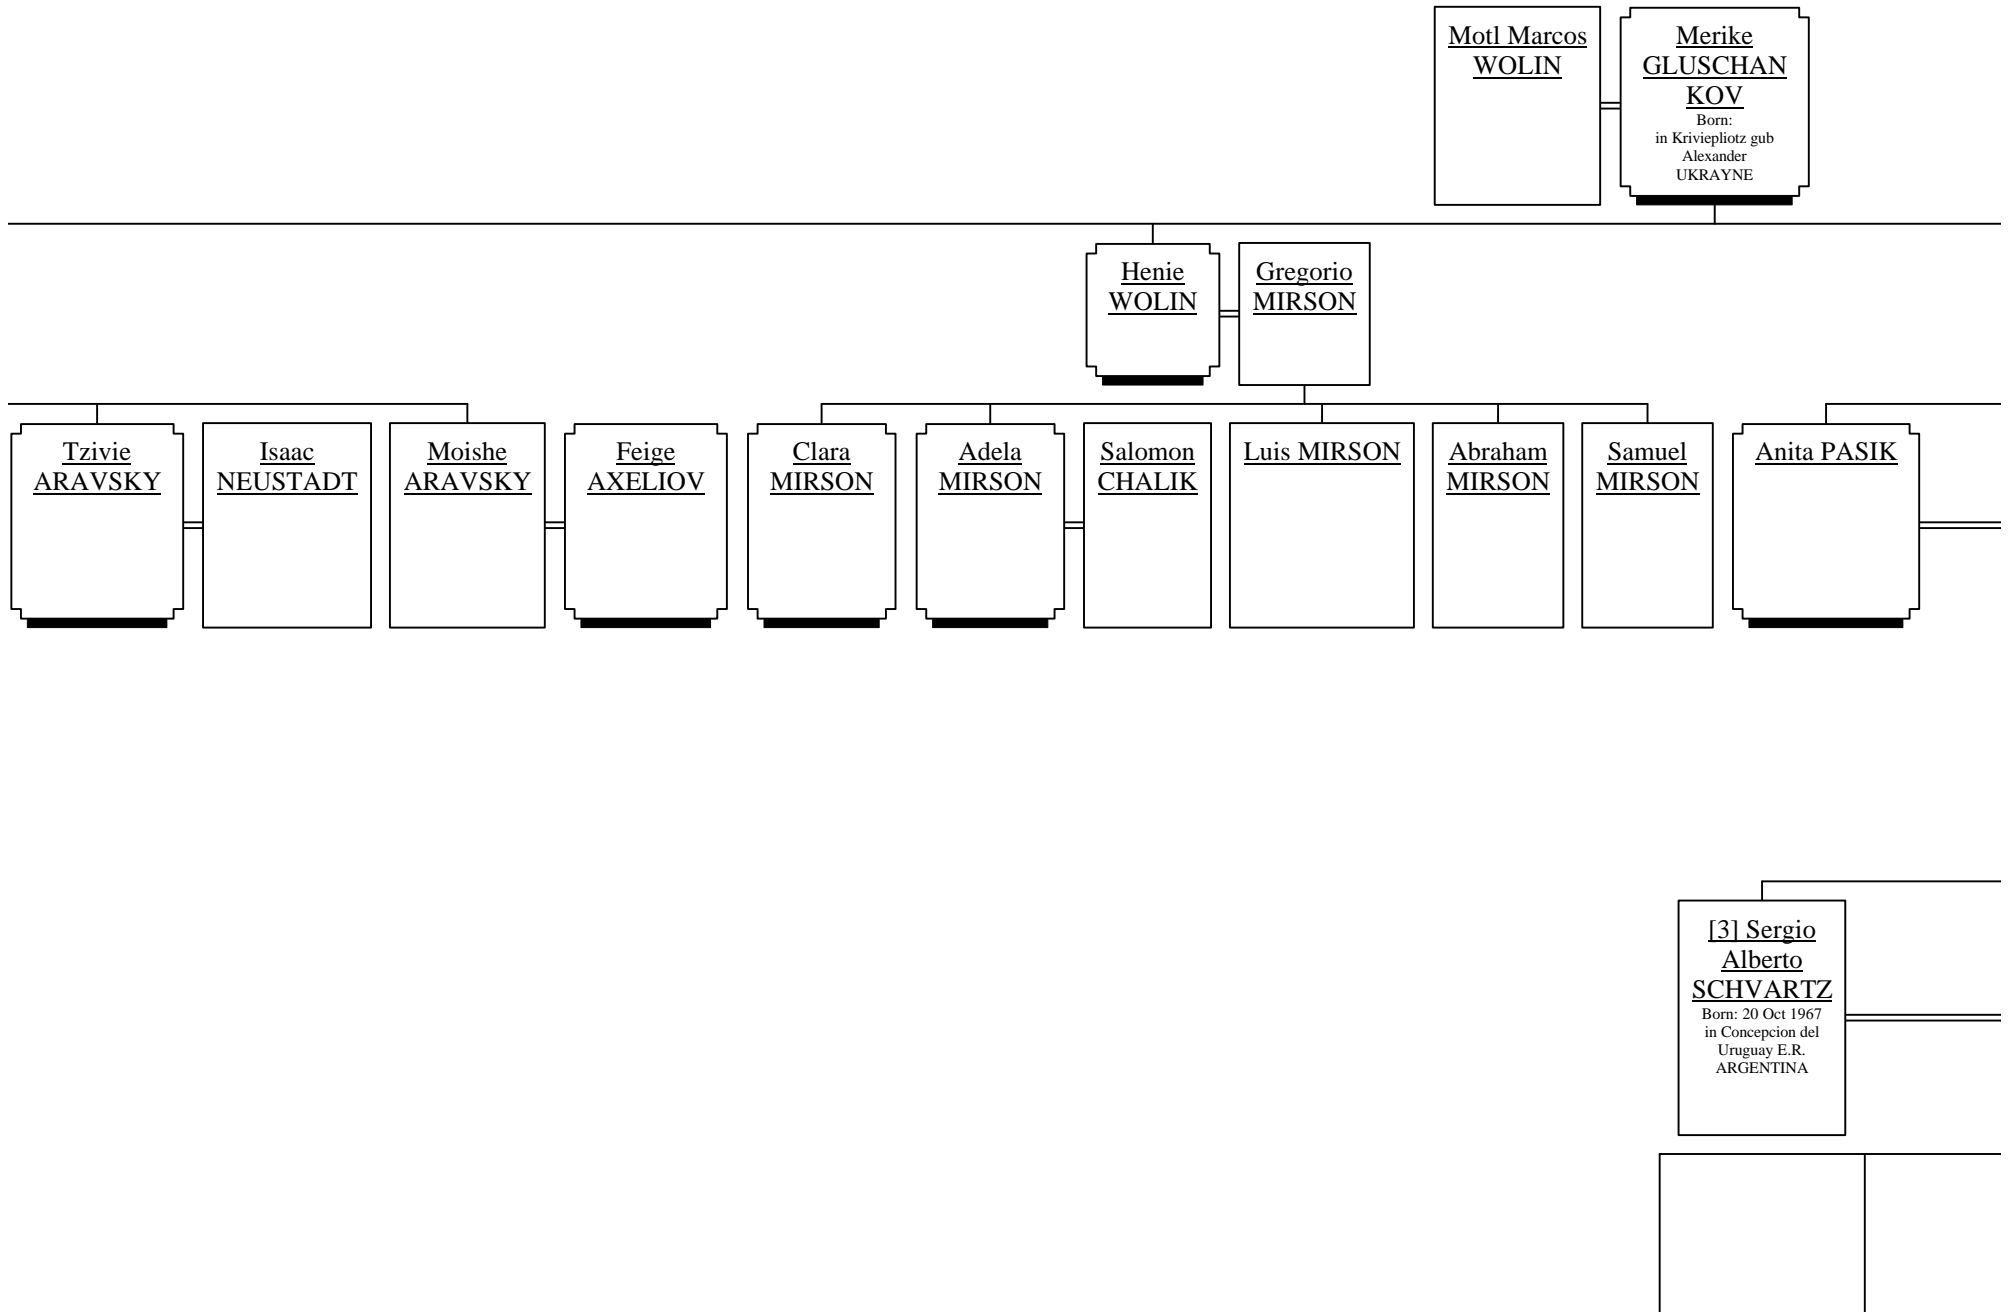

Descendants of Motl Marcos WOLI

Golde Olga
PITASHNY

SCHVARTZ

Jaime WOLIN

Toto WOLIN

[1] Luisa
SLAVIN

Born: 12 Mar 1944
in Basavilbaso E.R.
ARGENTINA

[2] Shloime
SCHVARTZ

Born: 01 May 1940
in Basavilbaso E.R.
ARGENTINA
Married: Dec 1966
in Basavilbaso E.R.
ARGENTINA

[6] Edgardo
SZULSZTEIN

Born:
in Buenos Aires
ARGENTINA
Married: 11 Nov 2001
in Buenos Aires
ARGENTINA

[5] Fabiana
Judith
SCHVARTZ